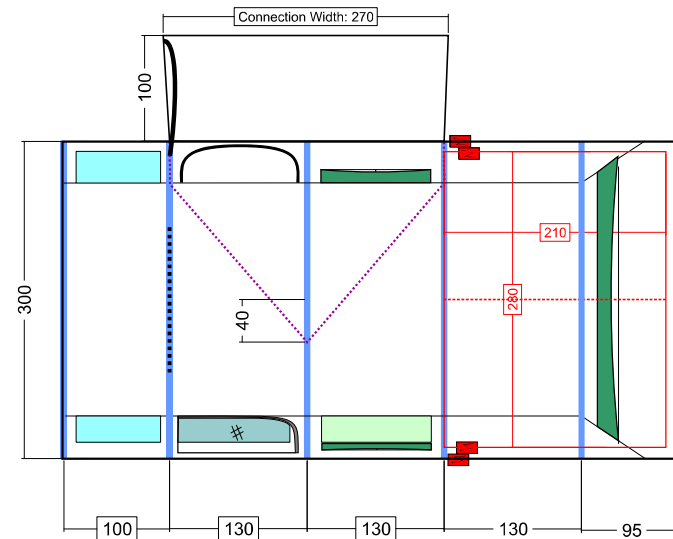

E-PORT

PVC WINDOWS - NO COVERS

PVC WINDOWS WITH TOGGLE COVERS

PVC WINDOWS WITH ZIPPED COVERS

TUNNEL PATTERN ATTACHEMENT SEAM