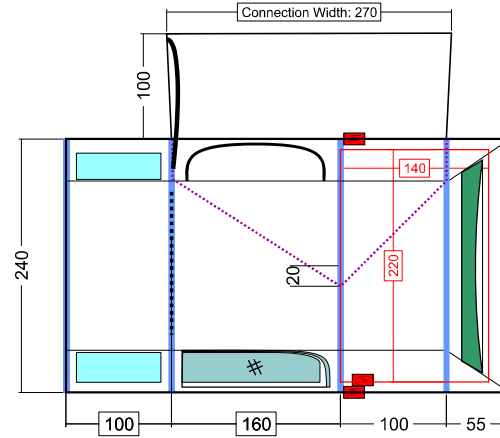

E-PORT

PVC WINDOWS - NO COVERS

PVC WINDOWS WITH TOGGLE COVERS

PVC WINDOWS WITH ZIPPED COVERS

TUNNEL PATTERN ATTACHEMENT SEAM