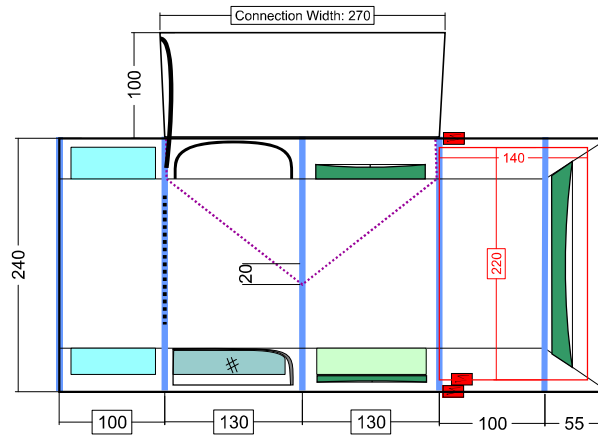

E-PORT

PVC WINDOWS - NO COVERS

PVC WINDOWS WITH TOGGLE COVERS

PVC WINDOWS WITH ZIPPED COVERS

TUNNEL PATTERN ATTACHEMENT SEAM